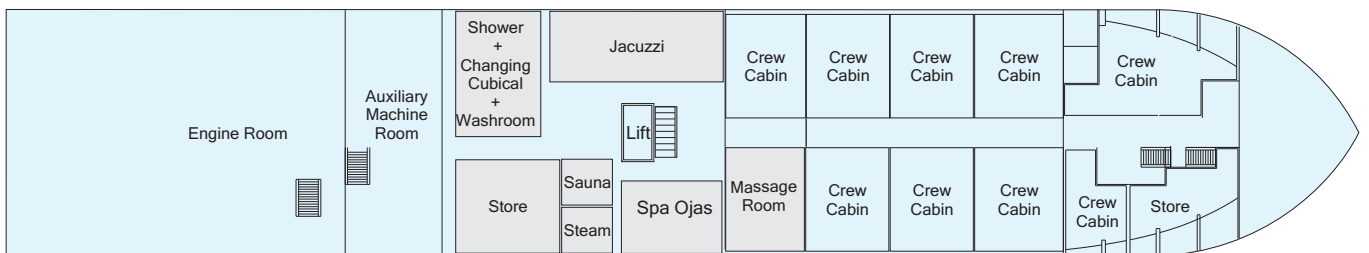

M.V. Mahabaahu Deck Plan

Cabins

- 2 Suites with private balcony
- 9 Superior with private balcony
- 12 Superior without balcony

Deck 3

Deck 2

Deck 1

Main Deck

Lower Deck