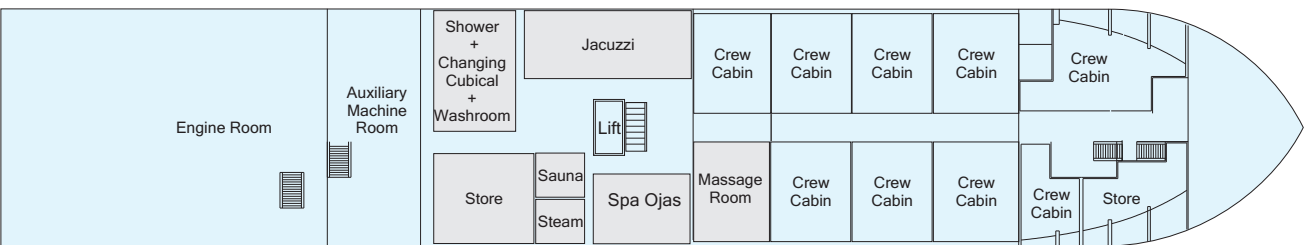

M.V. Mahabaahu Deck Plan

Cabins

- 2 Suites with private balcony
- 9 Superior with private balcony
- 12 Superior without balcony

Sun Deck

Deck II

Gadadhar Singha

Deck I

Rudra Singha

Main Deck

Lower Deck